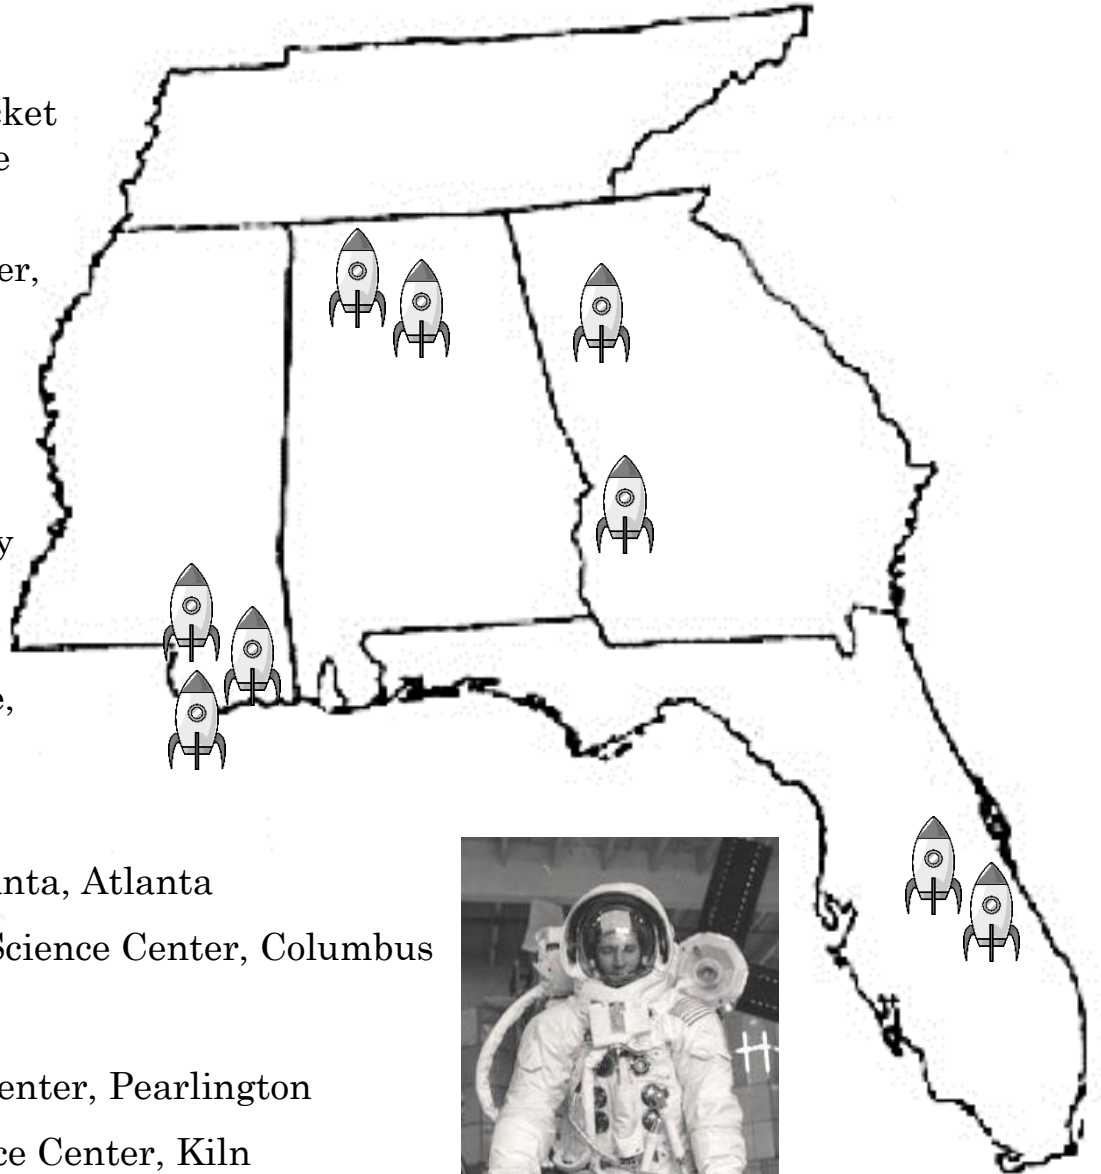

Which State has the least Meteorites? _____

How many meteorites are there all together? _____

What city in Alabama is a confirmed “impact crater”?

- a.) Ramer b.) Wetumpka c.) Ozark

Alabama DEPARTMENT OF
ARCHIVES & HISTORY

Alabama:

US Space and Rocket Center, Huntsville

NASA Marshall Space Flight Center, Huntsville

Florida:

Kennedy Space Center Visitor Complex, Kennedy

American Space Museum and Walk of Fame, Titusville

Georgia:

Space Center Atlanta, Atlanta

Coca Cola Space Science Center, Columbus

Mississippi:

Infinity Science Center, Pearlinton

John Stennis Space Center, Kiln

NASA Stennis Space Center, Center

Tennessee:

No NASA or Space Centers

ANSWERS: Most: AL, Least: FL, Total: 16, Crater: Wetumpka

Alabama DEPARTMENT OF
ARCHIVES & HISTORY

LIBRARY PROGRAM! Activity Sheet

Go to archives.alabama.gov for more information about Alabama!