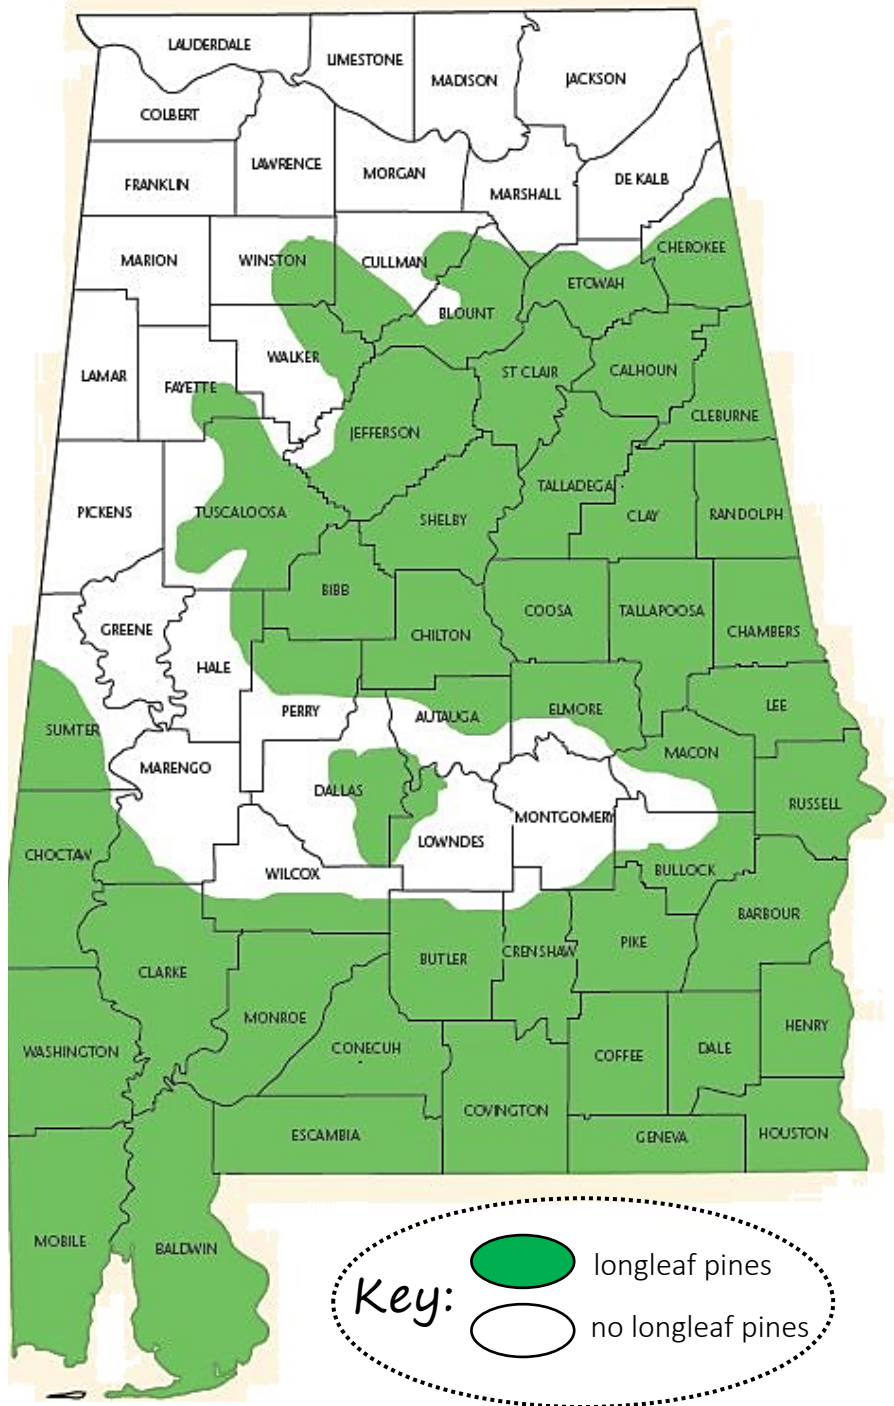

Alabama's Longleaf Pine

The longleaf pine is Alabama's state tree. The map below shows where the longleaf pine can be found across Alabama. Use the map and the word bank to answer the questions.

1. Longleaf pine forests do not only have trees; under the trees there is _____.

2. In what areas of Alabama does the longleaf not grow? In the Black _____, in part of the Cumberland Plateau, and in the Highland _____.

3. Longleaf Pines grow in warm and _____ environments.

Word Bank

Rim grass dry Belt

4. Complete the drawing and color the longleaf pine.

Key:  longleaf pines
 no longleaf pines

Answers!

Longleaf Pine

1. Longleaf pine forests do not only have trees; under the trees there is GRASS.
2. In what areas of Alabama does the longleaf not grow? In the Black BELT, in part of the Cumberland Plateau, and in the Highland RIM.
3. Longleaf Pines grow in warm and DRY environments.
4. Complete the drawing and color the longleaf pine.